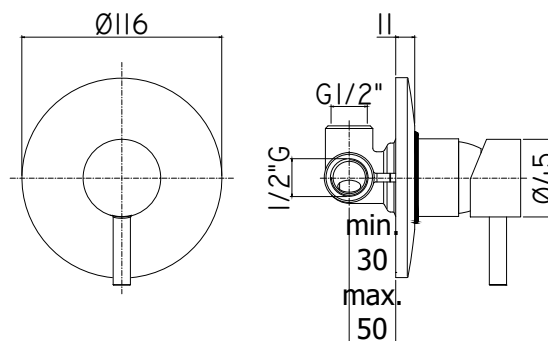

COLLECTION

stick

PRODUCT IMAGE

TECHNICAL DRAWING

DESCRIPTION

Concealed shower mixer (1 outlet) complete with:

- metal wall plate Ø116mm
- 1/2\"G connections

ART.

SK 010 . .
without diverter

ZPRO 013 . .
Extension for art. 010
• H43mm

FINISHES

SK
CR - cromo
ST - finitura steel looking

ZPRO
CR - cromo
ST - finitura steel looking

DOCUMENTATION

FLOW DIAGRAM
1

INSTALLATION
INSTRUCTIONS